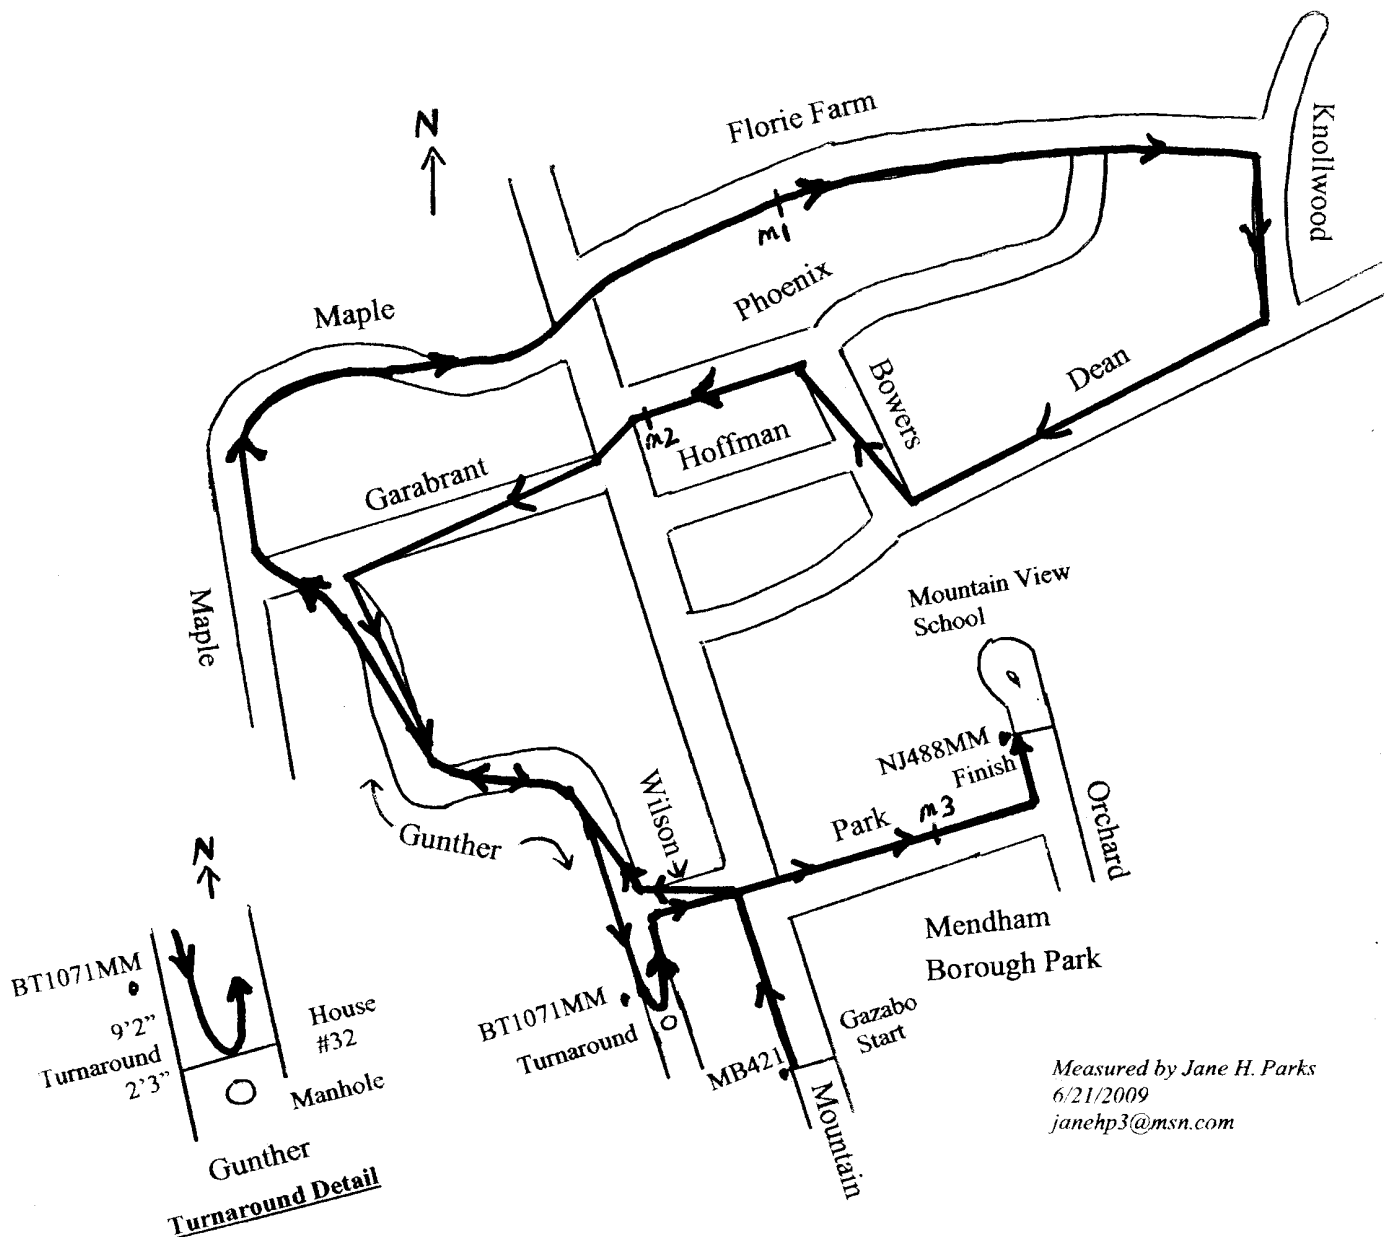

Harvest Hustle 5K
Mendham, NJ

NJ09517JHP

Effective 6/21/2009 to 12/31/2019

ALL DIRECTIONS ARE GIVEN RELATIVE TO THE RUNNING DIRECTION.

Start: On Mountain Ave., at utility pole MB421 on left (west) side of road and in front of the Gazabo in Mendham Borough Park.

Mile 1: On Florie Farm Rd., 1 foot after the second green telecommunications pedestal between houses #13 and 15 on the right.

Mile 2: On Phoenix before turn onto Mountain, 2 feet before the leading edge to the driveway to house #3 on the left.

Turnaround: On Gunther St, 9 feet 2 inches past (south of) utility pole BT1071MM on the right and 2 feet 3 inches before (north of) the manhole in the middle of the street in front of house #32 which is on the left.

Mile 3: On Park, 4 feet 5 inches after the leading edge of the driveway to house #8 which is on the left.

Finish: On Orchard, at utility pole NJ488MM before Mountain View Middle School.

Measured by Jane H. Parks
6/21/2009
janehp3@msn.com